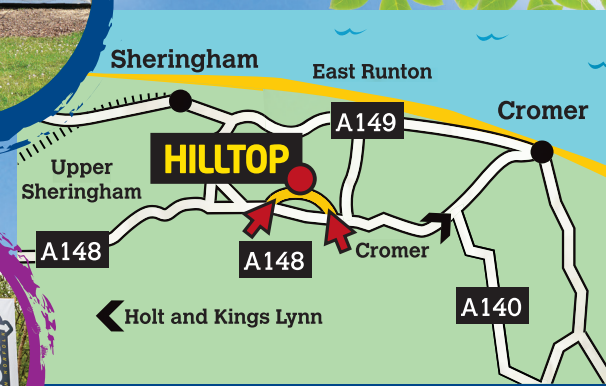

ARCHERY

AirJump

Directions: Hilltop is signposted directly off the A148 main road between Cromer & Holt (close to the turning for Pretty Corner)

Hilltop Outdoor Centre
Old Wood, Sheringham
Norfolk NR26 8TS